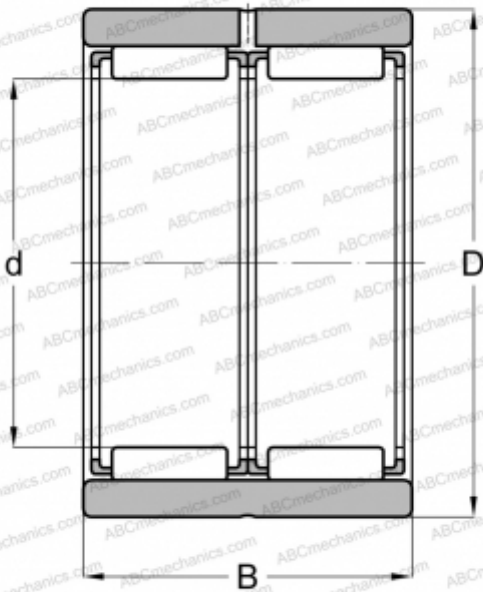

RNAFW81620 JNS

Needle roller bearings

TYPE: Roller bearings, Needle, Double row, With machined rings without flanges, without an inner ring, Metric

Technical specification

DIMENSIONS, MM

d	8,000
D	16,000
B	20,000