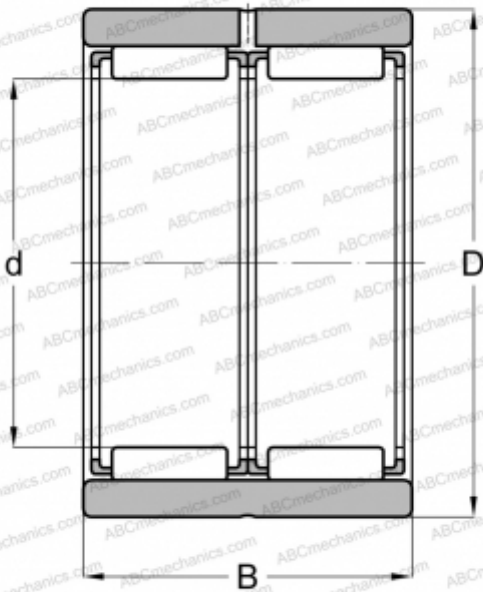

RNAO-8X16X20ZWT2 NTN

Needle roller bearings

TYPE: Roller bearings, Needle, Double row, With machined rings without flanges, without an inner ring, Metric

Technical specification

DIMENSIONS, MM

d	8,000
D	16,000
B	20,000