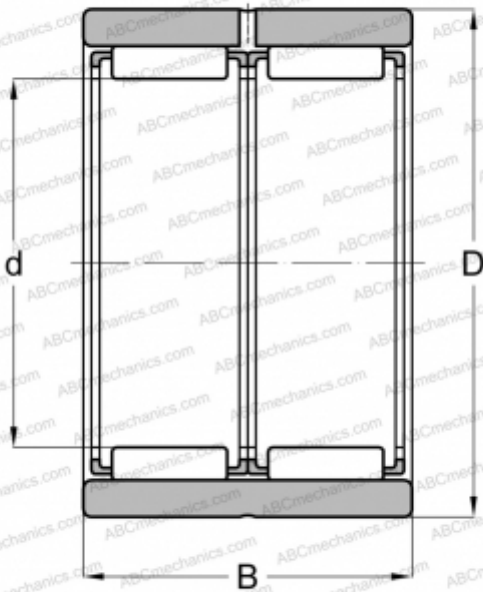

RNAO 14x22x20 ABC

Needle roller bearings

TYPE: Roller bearings, Needle, Double row, With machined rings without flanges, without an inner ring, Metric

Technical specification

DIMENSIONS, MM

d	14,000
D	22,000
B	20,000