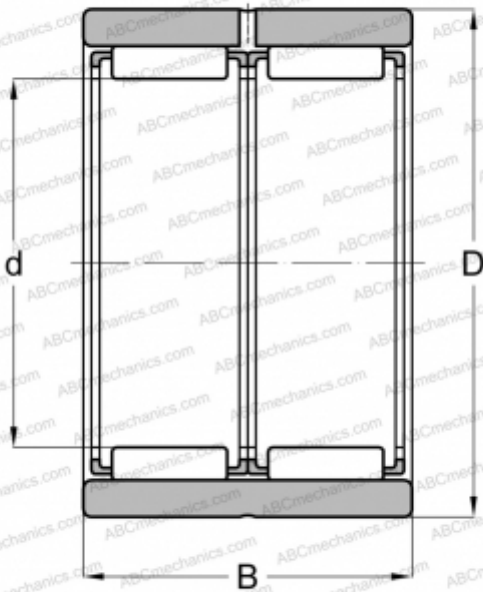

## RNAFW142220 NSK

Needle roller bearings

TYPE: Roller bearings, Needle, Double row, With machined rings without flanges, without an inner ring, Metric

#### DIMENSIONS, MM

d	14,000
D	22,000
B	20,000