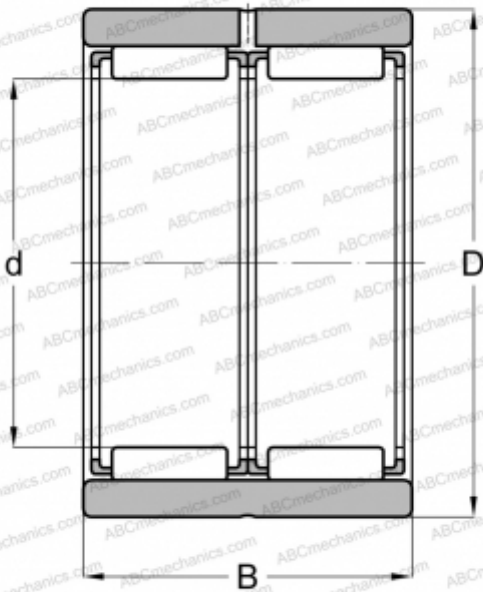

RNAFW 142220 IKO

Needle roller bearings

TYPE: Roller bearings, Needle, Double row, With machined rings without flanges, without an inner ring, Metric

Technical specification

DIMENSIONS, MM

d	14,000
D	22,000
B	20,000

MANUFACTURER

[IKO](#)

INTERCHANGE

ABC	RNAO 14x22x20
NSK	RNAFW142220
FAG	RNAO 14x22x20
JNS	RNAFW142220
NTN	RNAO-14X22X20ZW
TORRINGTON	RNAO14X22X20