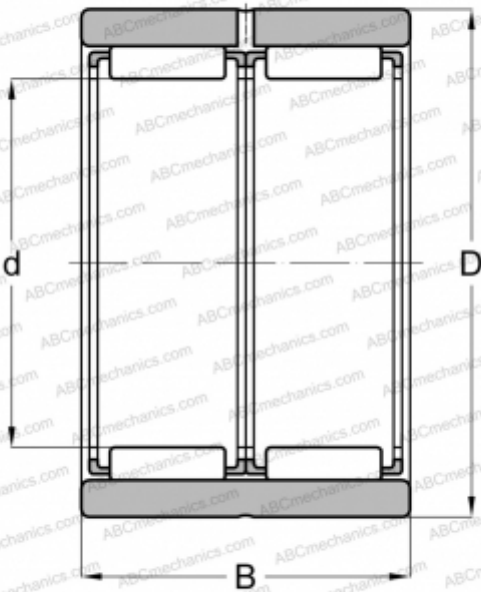

RNAO 14x22x20 FAG

Needle roller bearings

TYPE: Roller bearings, Needle, Double row, With machined rings without flanges, without an inner ring, Metric

Technical specification

DIMENSIONS, MM

d	14,000
D	22,000
B	20,000

MANUFACTURER

[FAG](#)

INTERCHANGE

ABC	RNAO 14x22x20
NSK	RNAFW142220
IKO	RNAFW 142220
JNS	RNAFW142220
NTN	RNAO-14X22X20ZW
TORRINGTON	RNAO14X22X20

REPLACES

RNAF 14x22x20