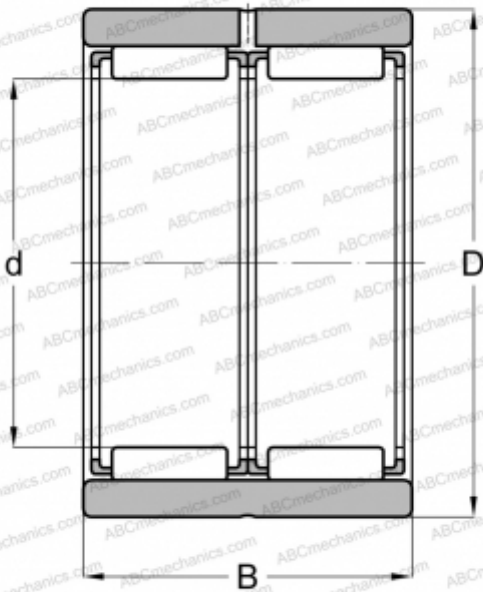

RNAFW142220 JNS

Needle roller bearings

TYPE: Roller bearings, Needle, Double row, With machined rings without flanges, without an inner ring, Metric

Technical specification

DIMENSIONS, MM

d	14,000
D	22,000
B	20,000

MANUFACTURER

[JNS](#)

INTERCHANGE

ABC	RNAO 14x22x20
NSK	RNAFW142220
IKO	RNAFW 142220
FAG	RNAO 14x22x20
NTN	RNAO-14X22X20ZW
TORRINGTON	RNAO14X22X20