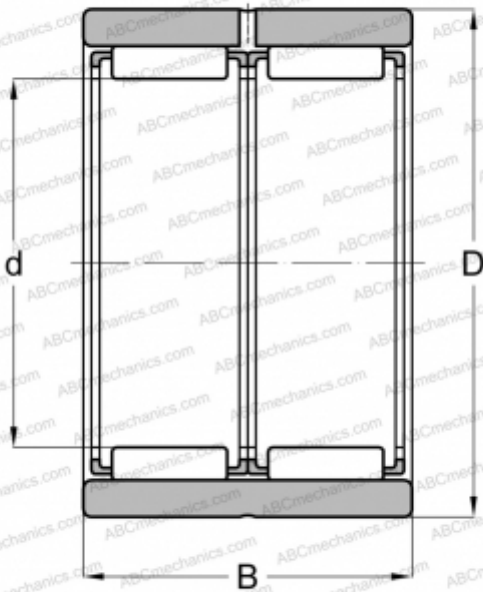

## RNAO-14X22X20ZW NTN

Needle roller bearings

TYPE: Roller bearings, Needle, Double row, With machined rings without flanges, without an inner ring, Metric

#### DIMENSIONS, MM

d	14,000
D	22,000
B	20,000