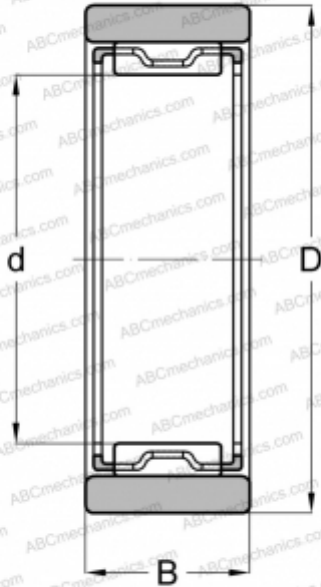

RNAO 5x10x8 TN SKF

Needle roller bearings

TYPE: Roller bearings, Needle, Single row, With machined rings without flanges, without an inner ring, Metric

Technical specification

DIMENSIONS, MM

d	5,000
D	10,000
B	8,000

MANUFACTURER

[SKF](#)

INTERCHANGE

ABC	RNAO 5x10x8
INA	RNAO5X10X8-TV
FAG	RNAO 5x10x8
IKO	RNAF 5108 N
JNS	RNAF5108
NTN	RNAO-5X10X8T2

REPLACES

RNAF 5x10x8