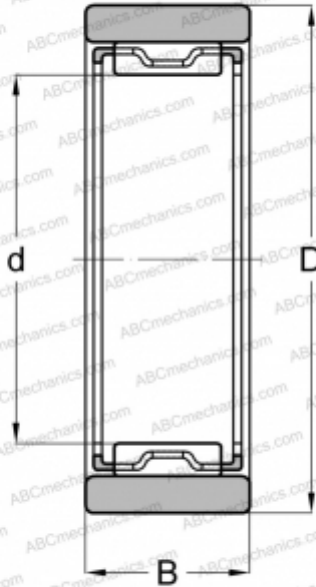

## RNAF 5108 N IKO

Needle roller bearings

TYPE: Roller bearings, Needle, Single row, With machined rings without flanges, without an inner ring, Metric

### Technical specification

#### DIMENSIONS, MM

d	5,000
D	10,000
B	8,000