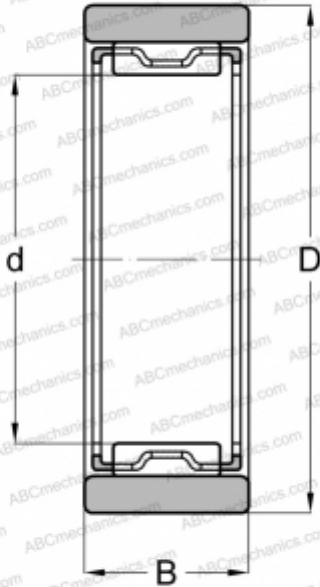

RNAO 6x13x8 ABC

Needle roller bearings

TYPE: Roller bearings, Needle, Single row, With machined rings without flanges, without an inner ring, Metric

Technical specification

DIMENSIONS, MM

d	6,000
D	13,000
B	8,000

MANUFACTURER

[ABC](#)

INTERCHANGE

INA	RNAO6X13X8-TV
FAG	RNAO 6x13x8
SKF	RNAO 6x13x8 TN
IKO	RNAF 6138 N
KOYO	RNAO6X13X8TN
JNS	RNAF6138
NTN	RNAO-6X13X8T2
TORRINGTON	RNAO6X13X8TN