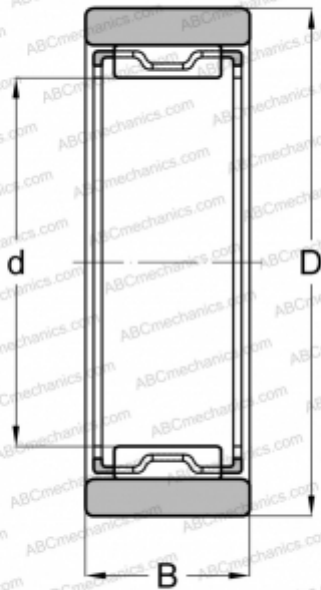

RNAO6X13X8-TV INA

Needle roller bearings

TYPE: Roller bearings, Needle, Single row, With machined rings without flanges, without an inner ring, Metric

Technical specification

DIMENSIONS, MM

d	6,000
D	13,000
B	8,000

MANUFACTURER

[INA](#)

INTERCHANGE

ABC	RNAO 6x13x8
FAG	RNAO 6x13x8
SKF	RNAO 6x13x8 TN
IKO	RNAF 6138 N
KOYO	RNAO6X13X8TN
JNS	RNAF6138
NTN	RNAO-6X13X8T2
TORRINGTON	RNAO6X13X8TN