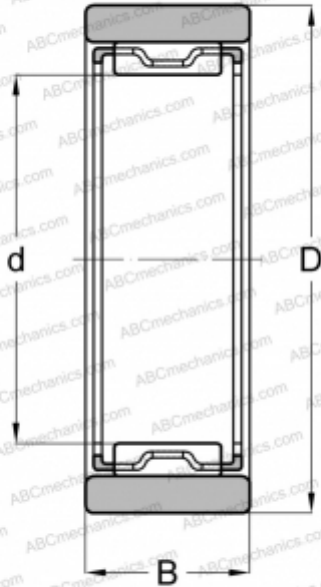

RNAO 6x13x8 FAG

Needle roller bearings

TYPE: Roller bearings, Needle, Single row, With machined rings without flanges, without an inner ring, Metric

Technical specification

DIMENSIONS, MM

d	6,000
D	13,000
B	8,000

MANUFACTURER

[FAG](#)

INTERCHANGE

ABC	RNAO 6x13x8
INA	RNAO6X13X8-TV
SKF	RNAO 6x13x8 TN
IKO	RNAF 6138 N
KOYO	RNAO6X13X8TN
JNS	RNAF6138
NTN	RNAO-6X13X8T2
TORRINGTON	RNAO6X13X8TN

REPLACES

RNAF 6x13x8