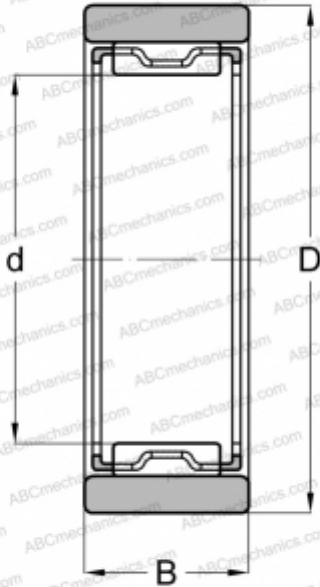

RNAO 6x13x8 TN SKF

Needle roller bearings

TYPE: Roller bearings, Needle, Single row, With machined rings without flanges, without an inner ring, Metric

Technical specification

DIMENSIONS, MM

d	6,000
D	13,000
B	8,000

MANUFACTURER

[SKF](#)

INTERCHANGE

ABC	RNAO 6x13x8
INA	RNAO6X13X8-TV
FAG	RNAO 6x13x8
IKO	RNAF 6138 N
KOYO	RNAO6X13X8TN
JNS	RNAF6138
NTN	RNAO-6X13X8T2
TORRINGTON	RNAO6X13X8TN

REPLACES

RNAF 6x13x8