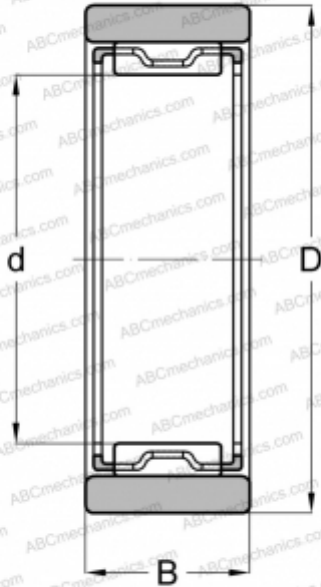

## RNAO6X13X8TN KOYO

Needle roller bearings

TYPE: Roller bearings, Needle, Single row, With machined rings without flanges, without an inner ring, Metric

### Technical specification

#### DIMENSIONS, MM

d	6,000
D	13,000
B	8,000