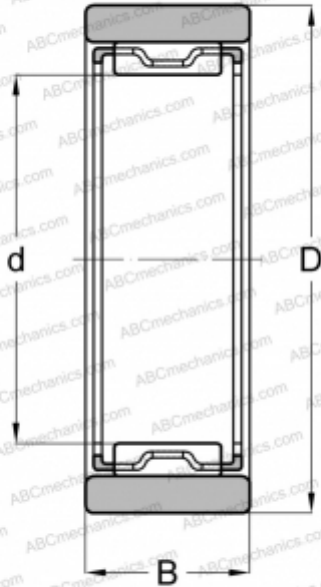

## RNAF6138 JNS

Needle roller bearings

TYPE: Roller bearings, Needle, Single row, With machined rings without flanges, without an inner ring, Metric

### Technical specification

#### DIMENSIONS, MM

d	6,000
D	13,000
B	8,000