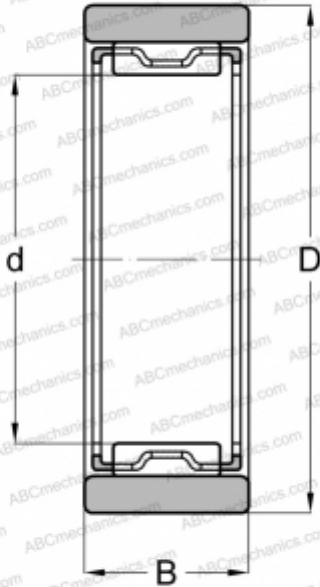

RNAO-6X13X8T2 NTN

Needle roller bearings

TYPE: Roller bearings, Needle, Single row, With machined rings without flanges, without an inner ring, Metric

Technical specification

DIMENSIONS, MM

d	6,000
D	13,000
B	8,000

MANUFACTURER

[NTN](#)

INTERCHANGE

ABC	RNAO 6x13x8
INA	RNAO6X13X8-TV
FAG	RNAO 6x13x8
SKF	RNAO 6x13x8 TN
IKO	RNAF 6138 N
KOYO	RNAO6X13X8TN
JNS	RNAF6138
TORRINGTON	RNAO6X13X8TN