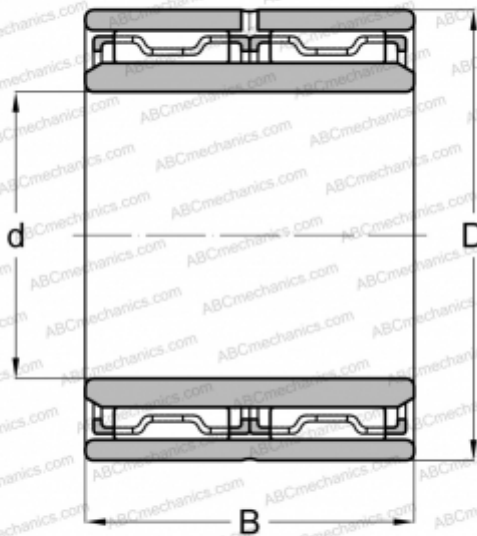

NAO 10x22x20 ABC

Needle roller bearings

TYPE: Roller bearings, Needle, Double row, With machined rings without flanges, with an inner ring, Metric

Technical specification

DIMENSIONS, MM

d	10,000
D	22,000
B	20,000

MANUFACTURER

[ABC](#)

INTERCHANGE

NSK	NAFW102220
IKO	NAFW 102220
FAG	NAO 10x22x20
JNS	NAFW102220
NTN	NAO-10X22X20ZW
TORRINGTON	NAO10X22X20