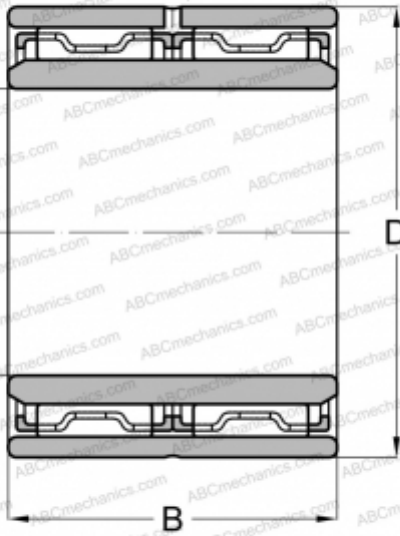

NAFW102220 NSK

Needle roller bearings

TYPE: Roller bearings, Needle, Double row, With machined rings without flanges, with an inner ring, Metric

Technical specification

DIMENSIONS, MM

d	10,000
D	22,000
B	20,000

MANUFACTURER

[NSK](#)

INTERCHANGE

ABC	NAO 10x22x20
IKO	NAFW 102220
FAG	NAO 10x22x20
JNS	NAFW102220
NTN	NAO-10X22X20ZW
TORRINGTON	NAO10X22X20