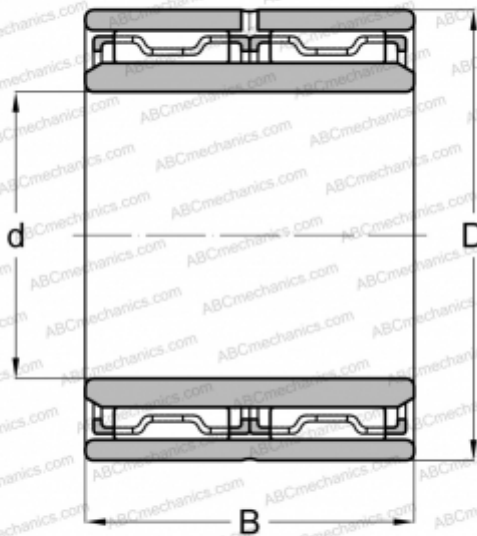

NAO 10x22x20 FAG

Needle roller bearings

TYPE: Roller bearings, Needle, Double row, With machined rings without flanges, with an inner ring, Metric

Technical specification

DIMENSIONS, MM

d	10,000
D	22,000
B	20,000

MANUFACTURER

[FAG](#)

INTERCHANGE

ABC	NAO 10x22x20
NSK	NAFW102220
IKO	NAFW 102220
JNS	NAFW102220
NTN	NAO-10X22X20ZW
TORRINGTON	NAO10X22X20

REPLACES

NAF 10x22x20