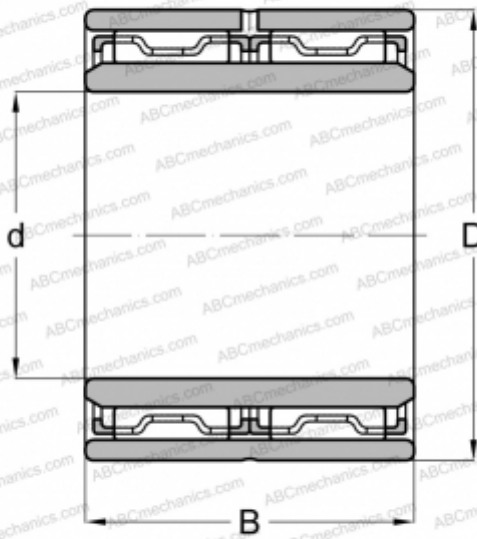

NAFW102220 JNS

Needle roller bearings

TYPE: Roller bearings, Needle, Double row, With machined rings without flanges, with an inner ring, Metric

Technical specification

DIMENSIONS, MM

d	10,000
D	22,000
B	20,000

MANUFACTURER

[JNS](#)

INTERCHANGE

ABC	NAO 10x22x20
NSK	NAFW102220
IKO	NAFW 102220
FAG	NAO 10x22x20
NTN	NAO-10X22X20ZW
TORRINGTON	NAO10X22X20