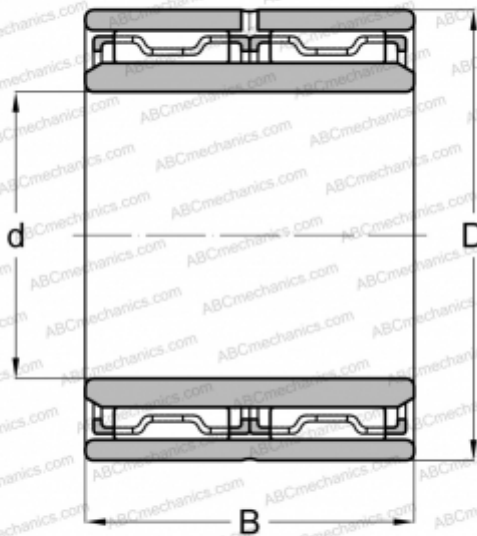

NAO 12x24x20 ABC

Needle roller bearings

TYPE: Roller bearings, Needle, Double row, With machined rings without flanges, with an inner ring, Metric

Technical specification

DIMENSIONS, MM

d	12,000
D	24,000
B	20,000

MANUFACTURER

[ABC](#)

INTERCHANGE

NSK	NAFW122420
IKO	NAFW 122420
FAG	NAO 12x24x20
JNS	NAFW122420
NTN	NAO-12X24X20ZW
TORRINGTON	NAO12X24X20