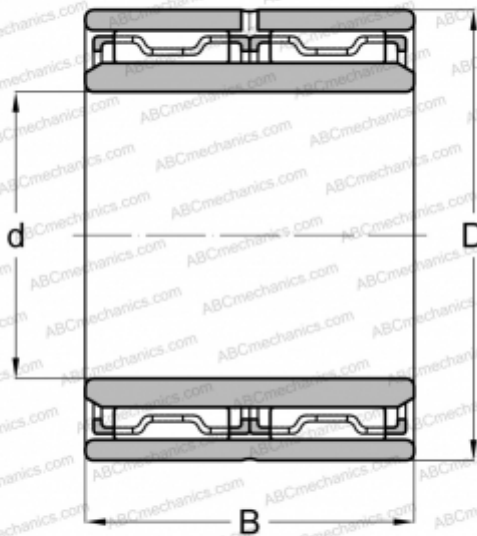

NAFW122420 NSK

Needle roller bearings

TYPE: Roller bearings, Needle, Double row, With machined rings without flanges, with an inner ring, Metric

Technical specification

DIMENSIONS, MM

d	12,000
D	24,000
B	20,000

MANUFACTURER

[NSK](#)

INTERCHANGE

ABC	NAO 12x24x20
IKO	NAFW 122420
FAG	NAO 12x24x20
JNS	NAFW122420
NTN	NAO-12X24X20ZW
TORRINGTON	NAO12X24X20