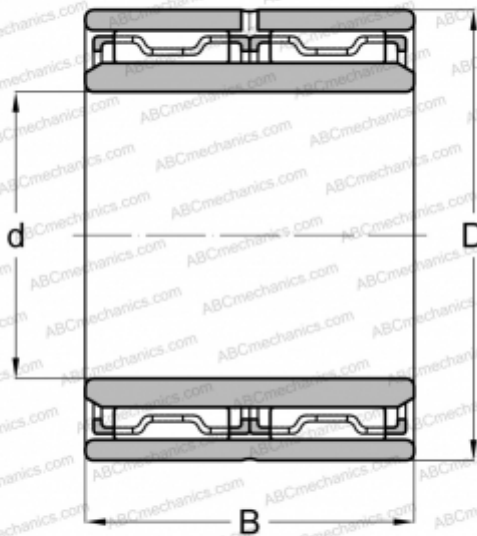

## NAFW 122420 IKO

Needle roller bearings

TYPE: Roller bearings, Needle, Double row, With machined rings without flanges, with an inner ring, Metric

#### DIMENSIONS, MM

d	12,000
D	24,000
B	20,000