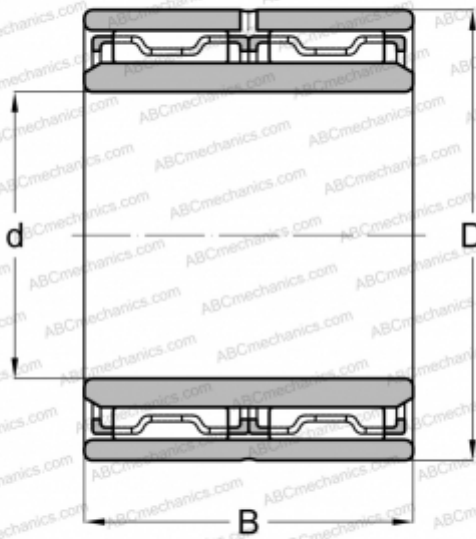

NAO 12x24x20 FAG

Needle roller bearings

TYPE: Roller bearings, Needle, Double row, With machined rings without flanges, with an inner ring, Metric

Technical specification

DIMENSIONS, MM

d	12,000
D	24,000
B	20,000

MANUFACTURER

[FAG](#)

INTERCHANGE

ABC	NAO 12x24x20
NSK	NAFW122420
IKO	NAFW 122420
JNS	NAFW122420
NTN	NAO-12X24X20ZW
TORRINGTON	NAO12X24X20

REPLACES

NAF 12x24x20