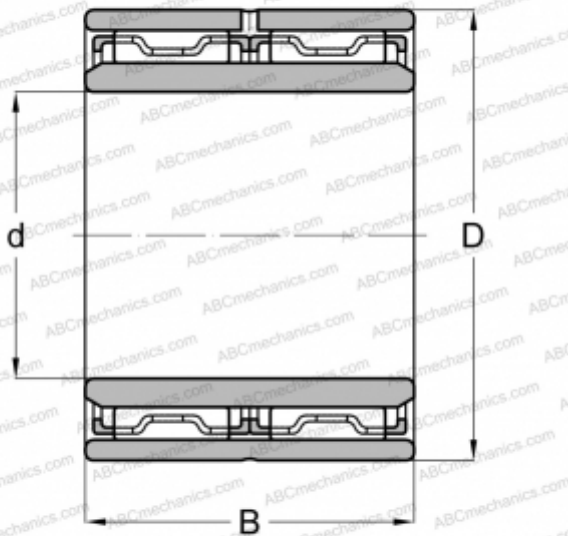

NAFW122420 JNS

Needle roller bearings

TYPE: Roller bearings, Needle, Double row, With machined rings without flanges, with an inner ring, Metric

Technical specification

DIMENSIONS, MM

d	12,000
D	24,000
B	20,000

MANUFACTURER

[JNS](#)

INTERCHANGE

ABC	NAO 12x24x20
NSK	NAFW122420
IKO	NAFW 122420
FAG	NAO 12x24x20
NTN	NAO-12X24X20ZW
TORRINGTON	NAO12X24X20