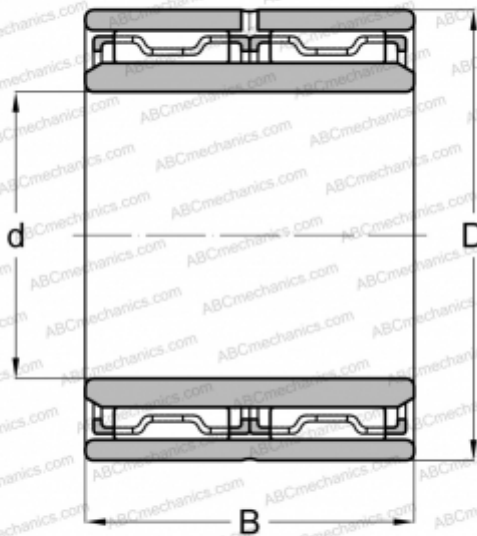

NAO-12X24X20ZW NTN

Needle roller bearings

TYPE: Roller bearings, Needle, Double row, With machined rings without flanges, with an inner ring, Metric

Technical specification

DIMENSIONS, MM

d	12,000
D	24,000
B	20,000

MANUFACTURER

[NTN](#)

INTERCHANGE

ABC	NAO 12x24x20
NSK	NAFW122420
IKO	NAFW 122420
FAG	NAO 12x24x20
JNS	NAFW122420
TORRINGTON	NAO12X24X20