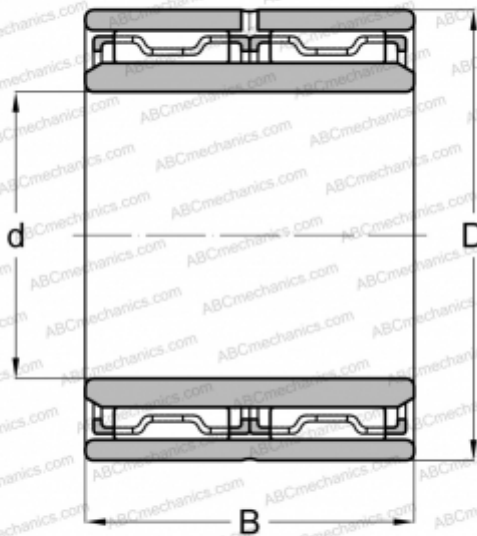

NAO12X24X20 TORRINGTON

Needle roller bearings

TYPE: Roller bearings, Needle, Double row, With machined rings without flanges, with an inner ring, Metric

Technical specification

DIMENSIONS, MM

d	12,000
D	24,000
B	20,000

MANUFACTURER

[TORRINGTON](#)

INTERCHANGE

ABC	NAO 12x24x20
NSK	NAFW122420
IKO	NAFW 122420
FAG	NAO 12x24x20
JNS	NAFW122420
NTN	NAO-12X24X20ZW