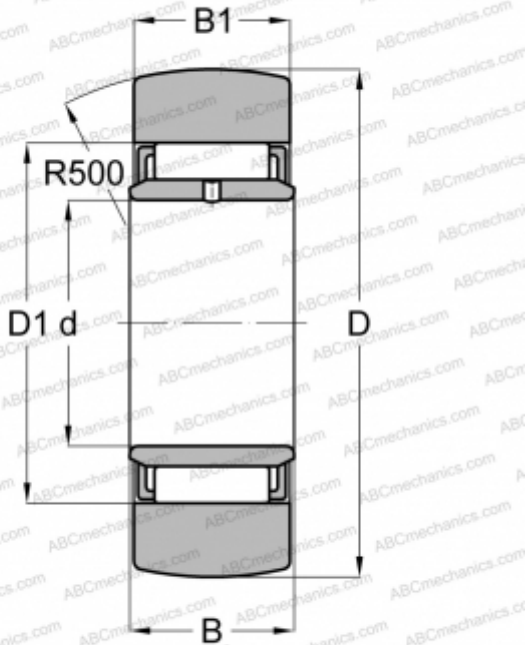

STO 6 ABC

Yoke type track roller

TYPE: Roller bearings, Yoke type track rollers, Without axial guidance, With an inner ring, Outer ring without ribs

Technical specification

DIMENSIONS, MM

d	6,000
D	19,000
D1	13,000
B	10,000
B1	9,800