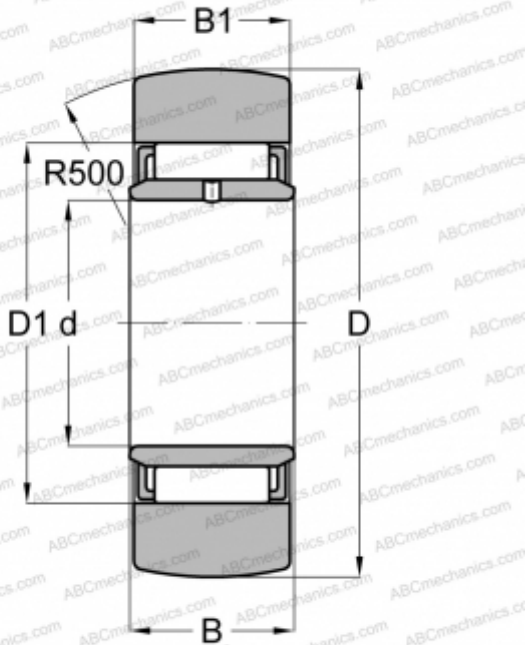

## STO6-TV INA

Yoke type track roller

TYPE: Roller bearings, Yoke type track rollers, Without axial guidance, With an inner ring, Outer ring without ribs

### Technical specification

#### DIMENSIONS, MM

d	6,000
D	19,000
D1	13,000
B	10,000
B1	9,800