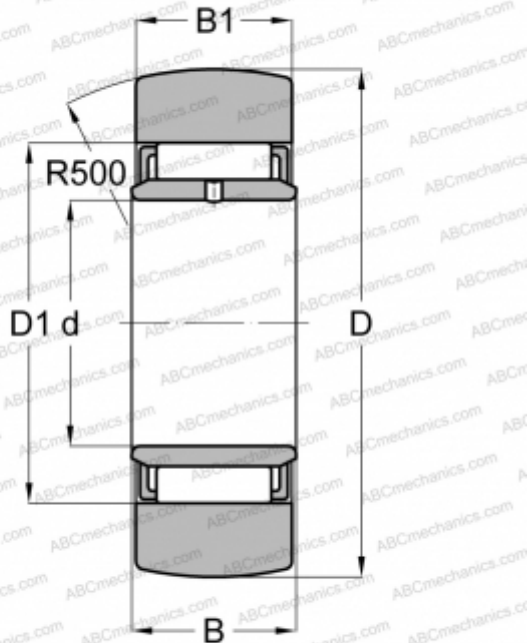

STO 6 FAG

Yoke type track roller

TYPE: Roller bearings, Yoke type track rollers, Without axial guidance, With an inner ring, Outer ring without ribs

Technical specification

DIMENSIONS, MM

d	6,000
D	19,000
D1	13,000
B	10,000
B1	9,800