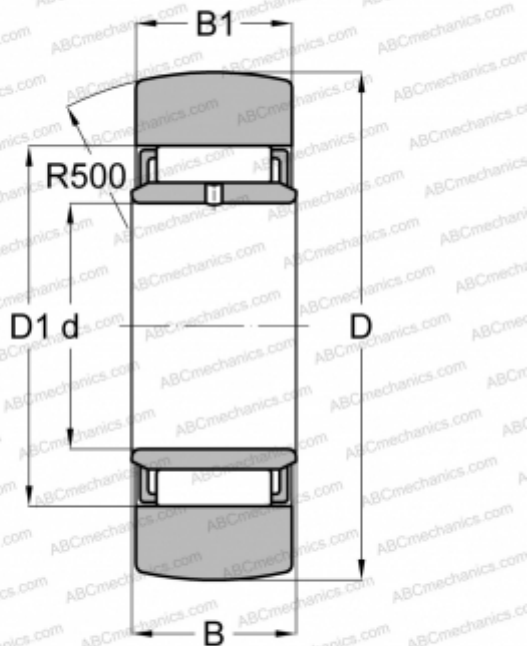

STO 6 TN SKF

Yoke type track roller

TYPE: Roller bearings, Yoke type track rollers, Without axial guidance, With an inner ring, Outer ring without ribs

Technical specification

DIMENSIONS, MM

d	6,000
D	19,000
D1	13,000
B	10,000
B1	9,800