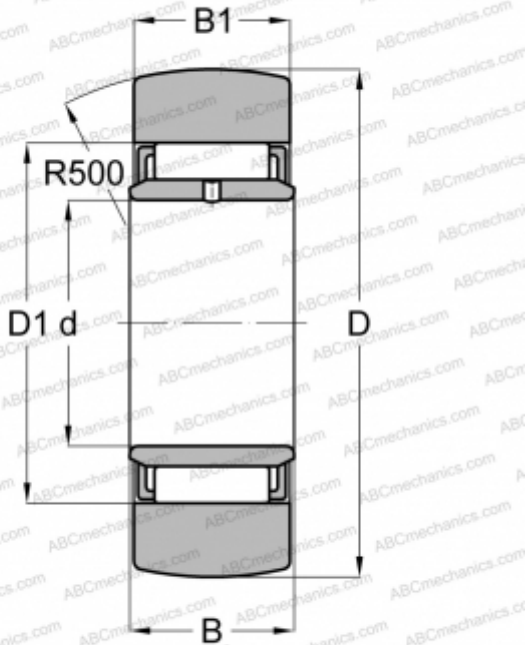

STO 6 TORRINGTON

Yoke type track roller

TYPE: Roller bearings, Yoke type track rollers, Without axial guidance, With an inner ring, Outer ring without ribs

Technical specification

DIMENSIONS, MM

d	6,000
D	19,000
D1	13,000
B	10,000
B1	9,800