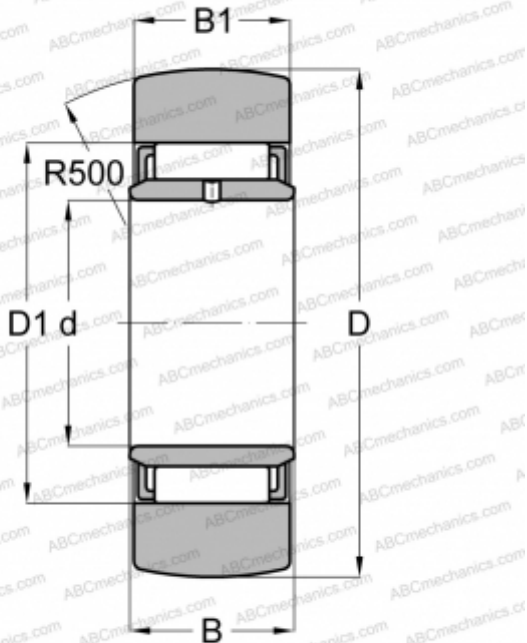

NAST 6 R IKO

Yoke type track roller

TYPE: Roller bearings, Yoke type track rollers, Without axial guidance, With an inner ring, Outer ring without ribs

Technical specification

DIMENSIONS, MM

d	6,000
D	19,000
D1	10,000
B	10,000
B1	9,800