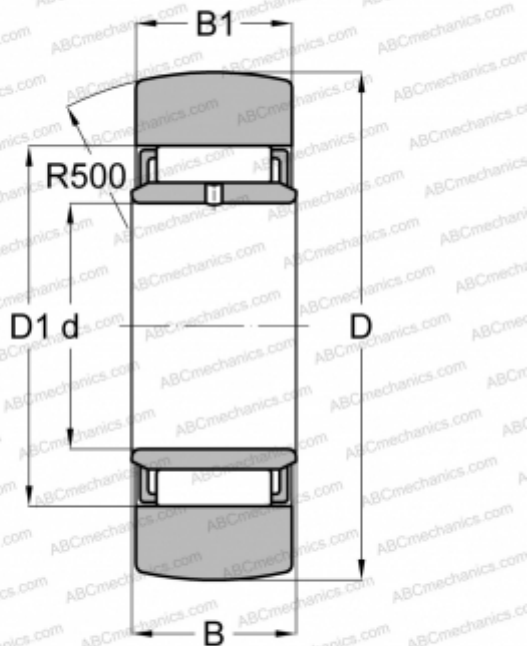

STO6 KOYO

Yoke type track roller

TYPE: Roller bearings, Yoke type track rollers, Without axial guidance, With an inner ring, Outer ring without ribs

Technical specification

DIMENSIONS, MM

| | |
|----|--------|
| d | 6,000 |
| D | 19,000 |
| D1 | 13,000 |
| B | 10,000 |
| B1 | 9,800 |