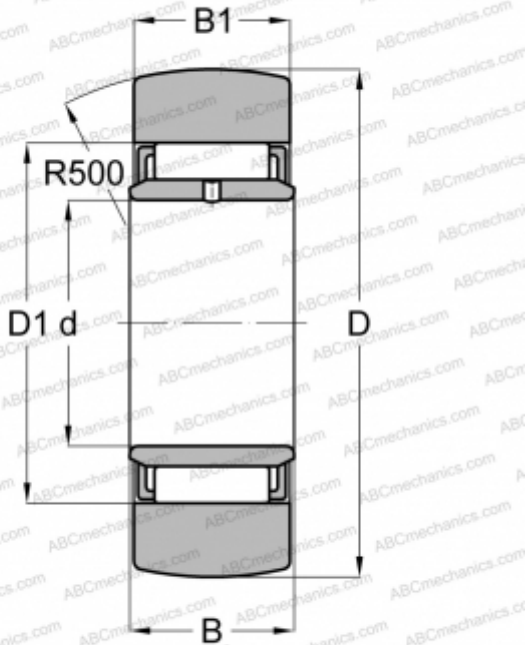

NAST6R JNS

Yoke type track roller

TYPE: Roller bearings, Yoke type track rollers, Without axial guidance, With an inner ring, Outer ring without ribs

Technical specification

DIMENSIONS, MM

d	6,000
D	19,000
D1	13,000
B	10,000
B1	9,800