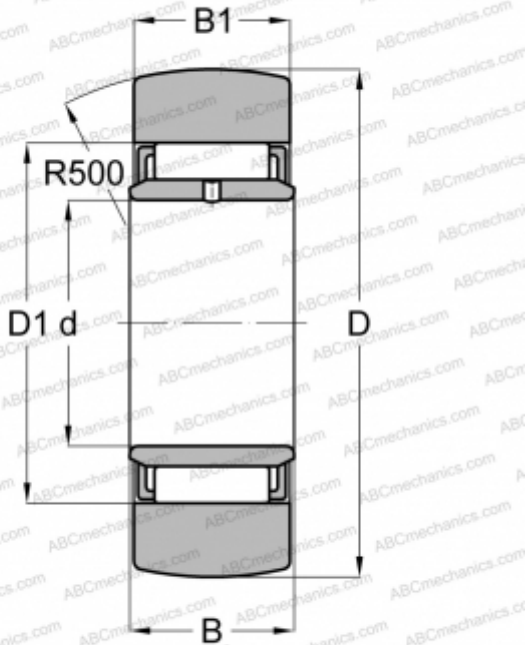

## NAB2/6T2 NTN

Yoke type track roller

TYPE: Roller bearings, Yoke type track rollers, Without axial guidance, With an inner ring, Outer ring without ribs

### Technical specification

#### DIMENSIONS, MM

d	6,000
D	19,000
D1	13,000
B	10,000
B1	9,800