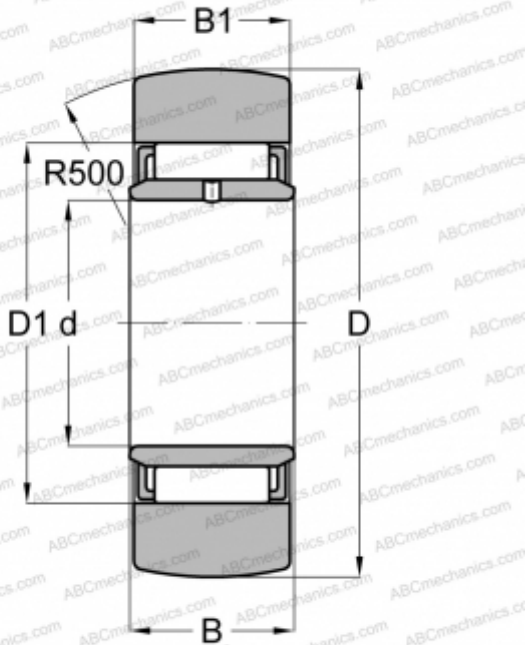

STO 8 ABC

Yoke type track roller

TYPE: Roller bearings, Yoke type track rollers, Without axial guidance, With an inner ring, Outer ring without ribs

Technical specification

DIMENSIONS, MM

d	8,000
D	24,000
D1	15,000
B	10,000
B1	9,800