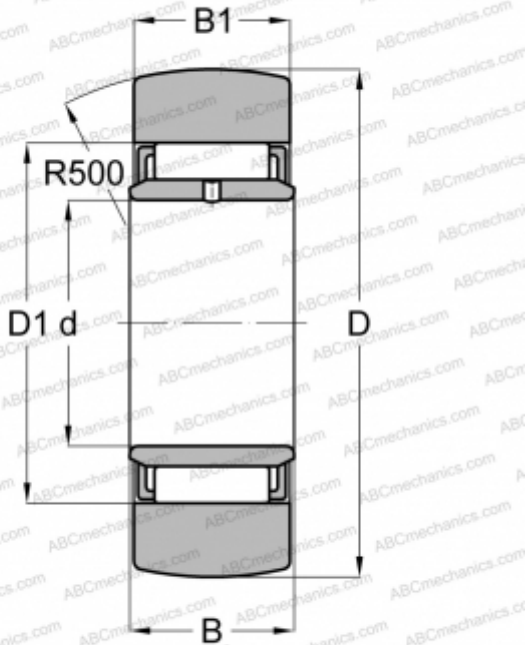

STO8-TV INA

Yoke type track roller

TYPE: Roller bearings, Yoke type track rollers, Without axial guidance, With an inner ring, Outer ring without ribs

Technical specification

DIMENSIONS, MM

d	8,000
D	24,000
D1	15,000
B	10,000
B1	9,800