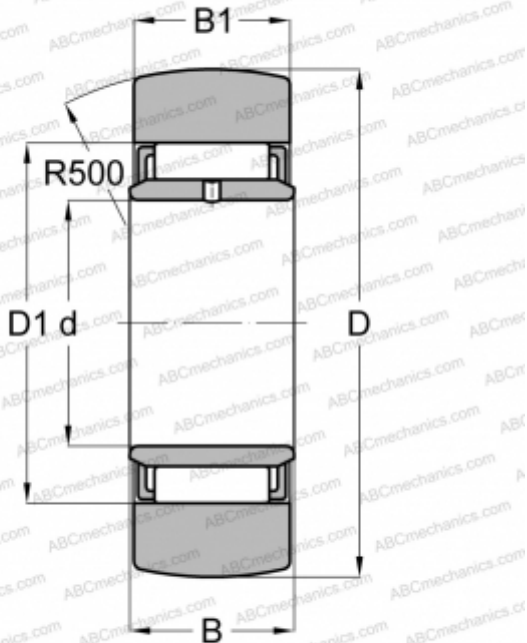

STO 8 FAG

Yoke type track roller

TYPE: Roller bearings, Yoke type track rollers, Without axial guidance, With an inner ring, Outer ring without ribs

Technical specification

DIMENSIONS, MM

d	8,000
D	24,000
D1	15,000
B	10,000
B1	9,800