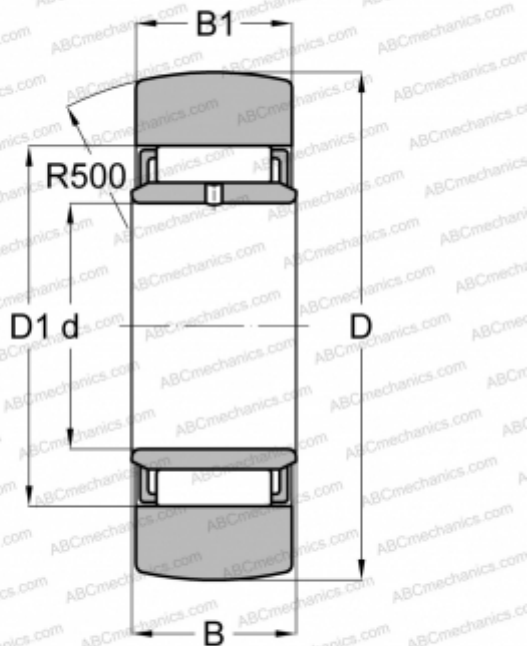

STO 8 TN SKF

Yoke type track roller

TYPE: Roller bearings, Yoke type track rollers, Without axial guidance, With an inner ring, Outer ring without ribs

Technical specification

DIMENSIONS, MM

d	8,000
D	24,000
D1	15,000
B	10,000
B1	9,800