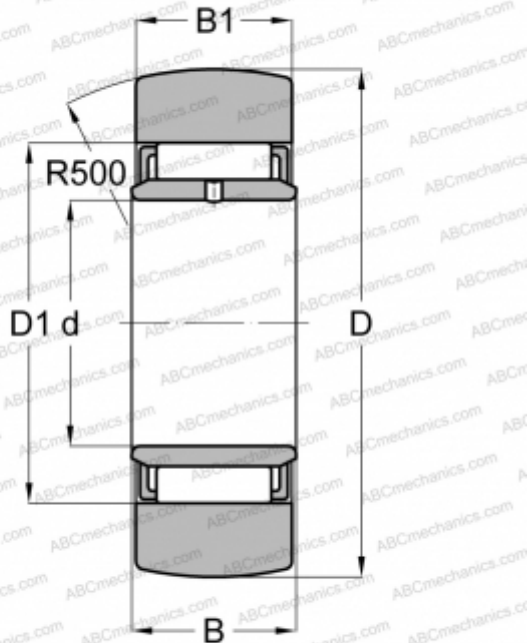

## STO 8 TORRINGTON

Yoke type track roller

TYPE: Roller bearings, Yoke type track rollers, Without axial guidance, With an inner ring, Outer ring without ribs

### Technical specification

#### DIMENSIONS, MM

d	8,000
D	24,000
D1	15,000
B	10,000
B1	9,800