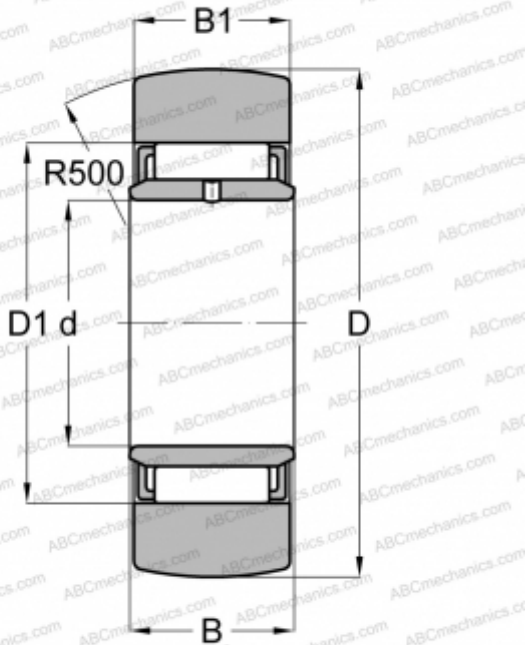

NAST 8 R IKO

Yoke type track roller

TYPE: Roller bearings, Yoke type track rollers, Without axial guidance, With an inner ring, Outer ring without ribs

Technical specification

DIMENSIONS, MM

d	8,000
D	24,000
D1	12,000
B	10,000
B1	9,800