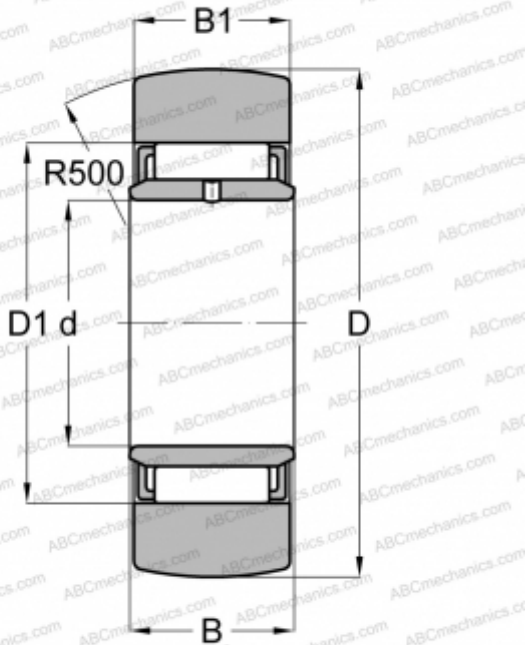

STO8 KOYO

Yoke type track roller

TYPE: Roller bearings, Yoke type track rollers, Without axial guidance, With an inner ring, Outer ring without ribs

Technical specification

DIMENSIONS, MM

d	8,000
D	24,000
D1	15,000
B	10,000
B1	9,800