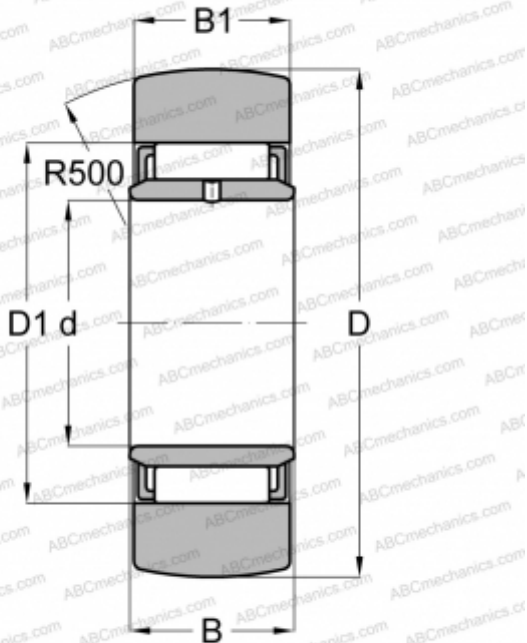

NAST8R JNS

Yoke type track roller

TYPE: Roller bearings, Yoke type track rollers, Without axial guidance, With an inner ring, Outer ring without ribs

Technical specification

DIMENSIONS, MM

d	8,000
D	24,000
D1	15,000
B	10,000
B1	9,800