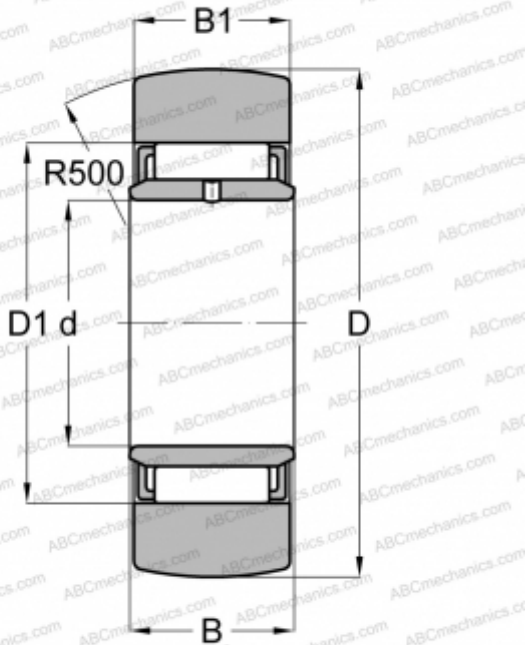

## NAB2/8 NTN

Yoke type track roller

TYPE: Roller bearings, Yoke type track rollers, Without axial guidance, With an inner ring, Outer ring without ribs

### Technical specification

#### DIMENSIONS, MM

d	8,000
D	24,000
D1	15,000
B	10,000
B1	9,800