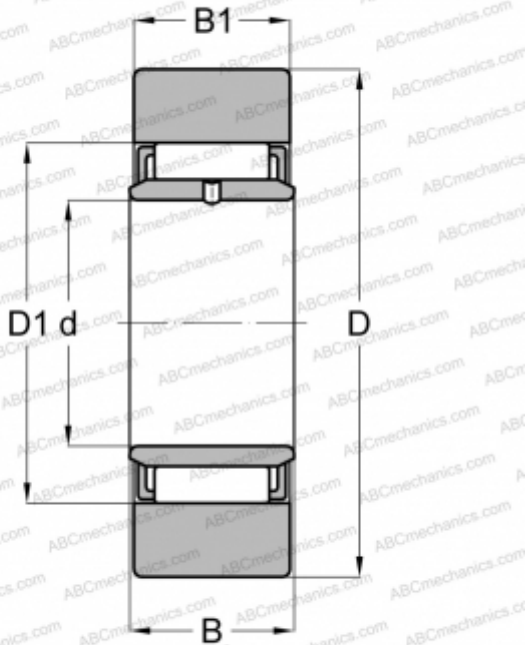

## STO 6 X ABC

Yoke type track roller

TYPE: Roller bearings, Yoke type track rollers, Without axial guidance, With an inner ring, Outer ring without ribs, cylindrical outer ring

### Technical specification

#### DIMENSIONS, MM

d	6,000
D	19,000
D1	13,000
B	10,000
B1	9,800