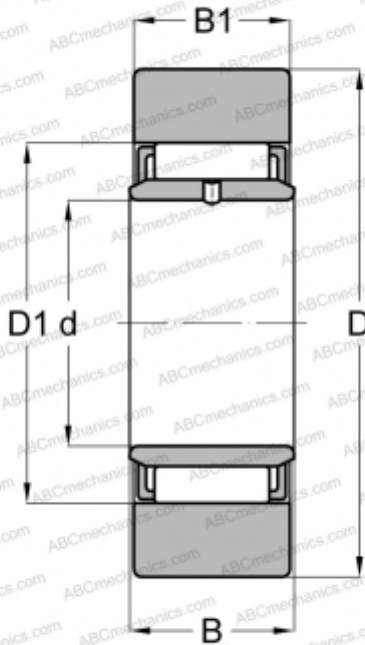

STO6-X-TV INA

Yoke type track roller

TYPE: Roller bearings, Yoke type track rollers, Without axial guidance, With an inner ring, Outer ring without ribs, cylindrical outer ring

Technical specification

DIMENSIONS, MM

d	6,000
D	19,000
D1	13,000
B	10,000
B1	9,800

MANUFACTURER

[INA](#)

INTERCHANGE

ABC	STO 6 X
FAG	STO 6 DZ
SKF	STO 6 TN X
TORRINGTON	STO 6 DZ
IKO	NAST 6
KOYO	STO6DZ
JNS	NAST6
NTN	NAB2/6XT2