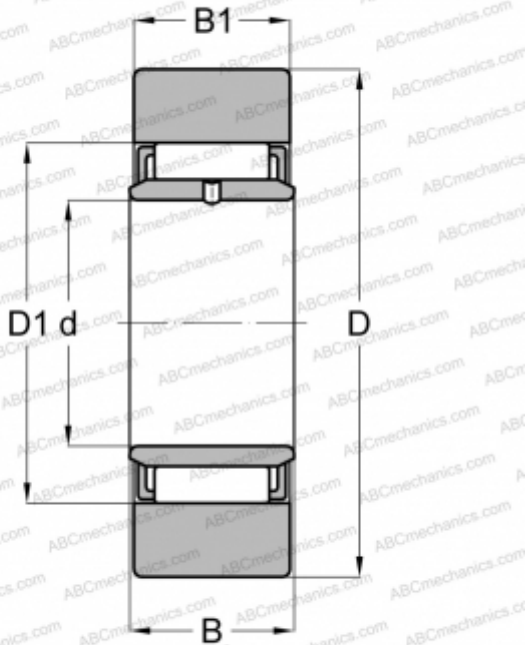

STO 6 DZ FAG

Yoke type track roller

TYPE: Roller bearings, Yoke type track rollers, Without axial guidance, With an inner ring, Outer ring without ribs, cylindrical outer ring

Technical specification

DIMENSIONS, MM