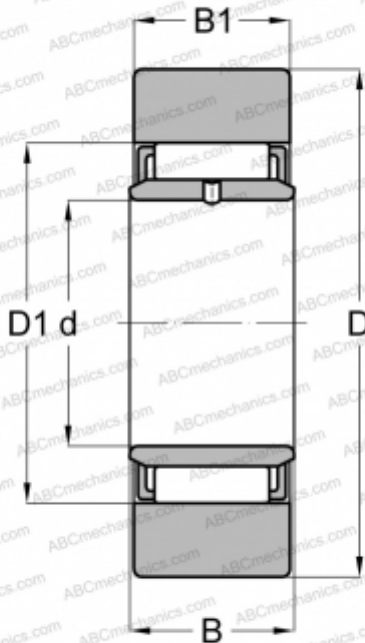

STO 6 TN X SKF

Yoke type track roller

TYPE: Roller bearings, Yoke type track rollers, Without axial guidance, With an inner ring, Outer ring without ribs, cylindrical outer ring

Technical specification

DIMENSIONS, MM

d	6,000
D	19,000
D1	13,000
B	10,000
B1	9,800

MANUFACTURER

[SKF](#)

INTERCHANGE

ABC	STO 6 X
INA	STO6-X-TV
FAG	STO 6 DZ
TORRINGTON	STO 6 DZ
IKO	NAST 6
KOYO	STO6DZ
JNS	NAST6
NTN	NAB2/6XT2